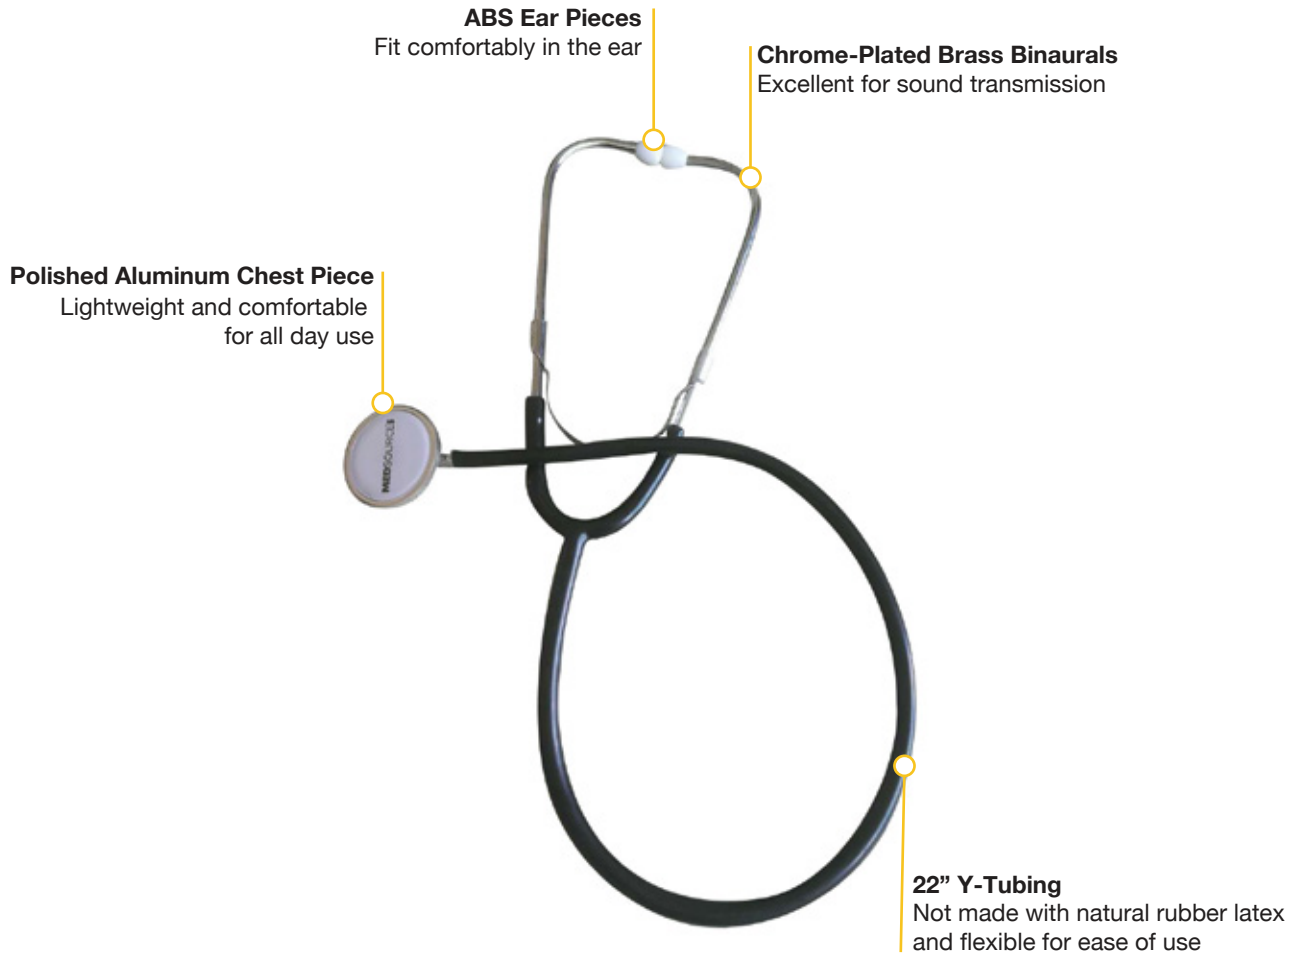

Stethoscope

Single Head

SPECIFICATIONS

- Tubing length: 22"
- Not made with natural rubber latex
- Chest piece material: Aluminum
- Chrome-plated brass binaurals
- Colors: Black, blue, red
- Country of origin: China

Item #	Description	UOM
MS-70021	Single Head Stethoscope, Black	50 EA/CS
MS-70022	Single Head Stethoscope, Blue	50 EA/CS