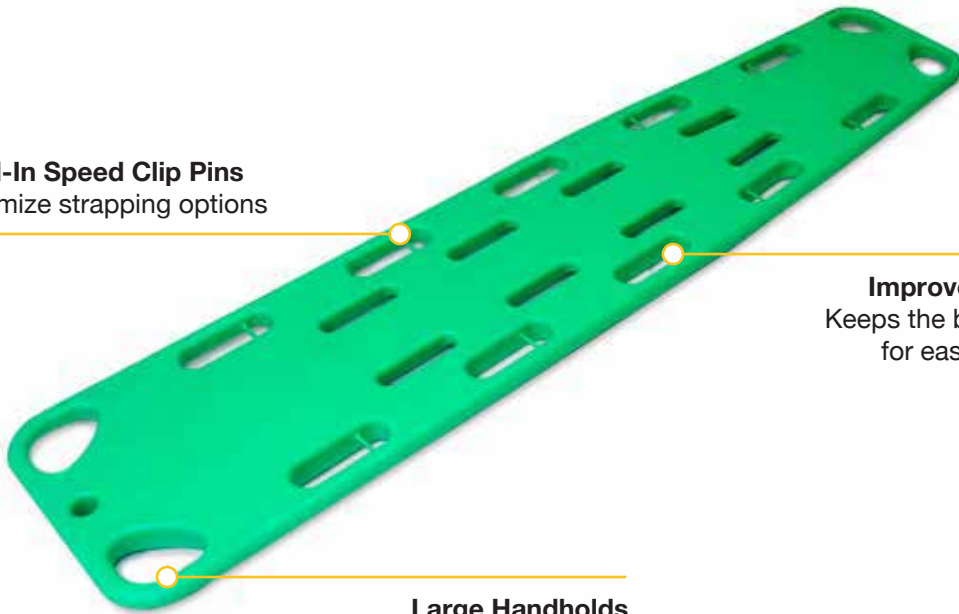

Deluxe Backboard and Spine Boards

Mold-In Speed Clip Pins
Maximize strapping options

Improved Runners
Keeps the board raised for easy access lift

Large Handholds
Accomodate gloved hands

SPECIFICATION

- Lightweight One-Piece Molded Board
- Tough, Space-Age Materials
- Floats for Water Rescue
- 100% X-Ray Translucent

Item #	Description	UOM
MS-93000	Deluxe Backboard, Green	EA
MS-93000-O	Spine Board, 16" Orange	EA
MS-93000Y-16	Spine Board, 16" Yellow	EA