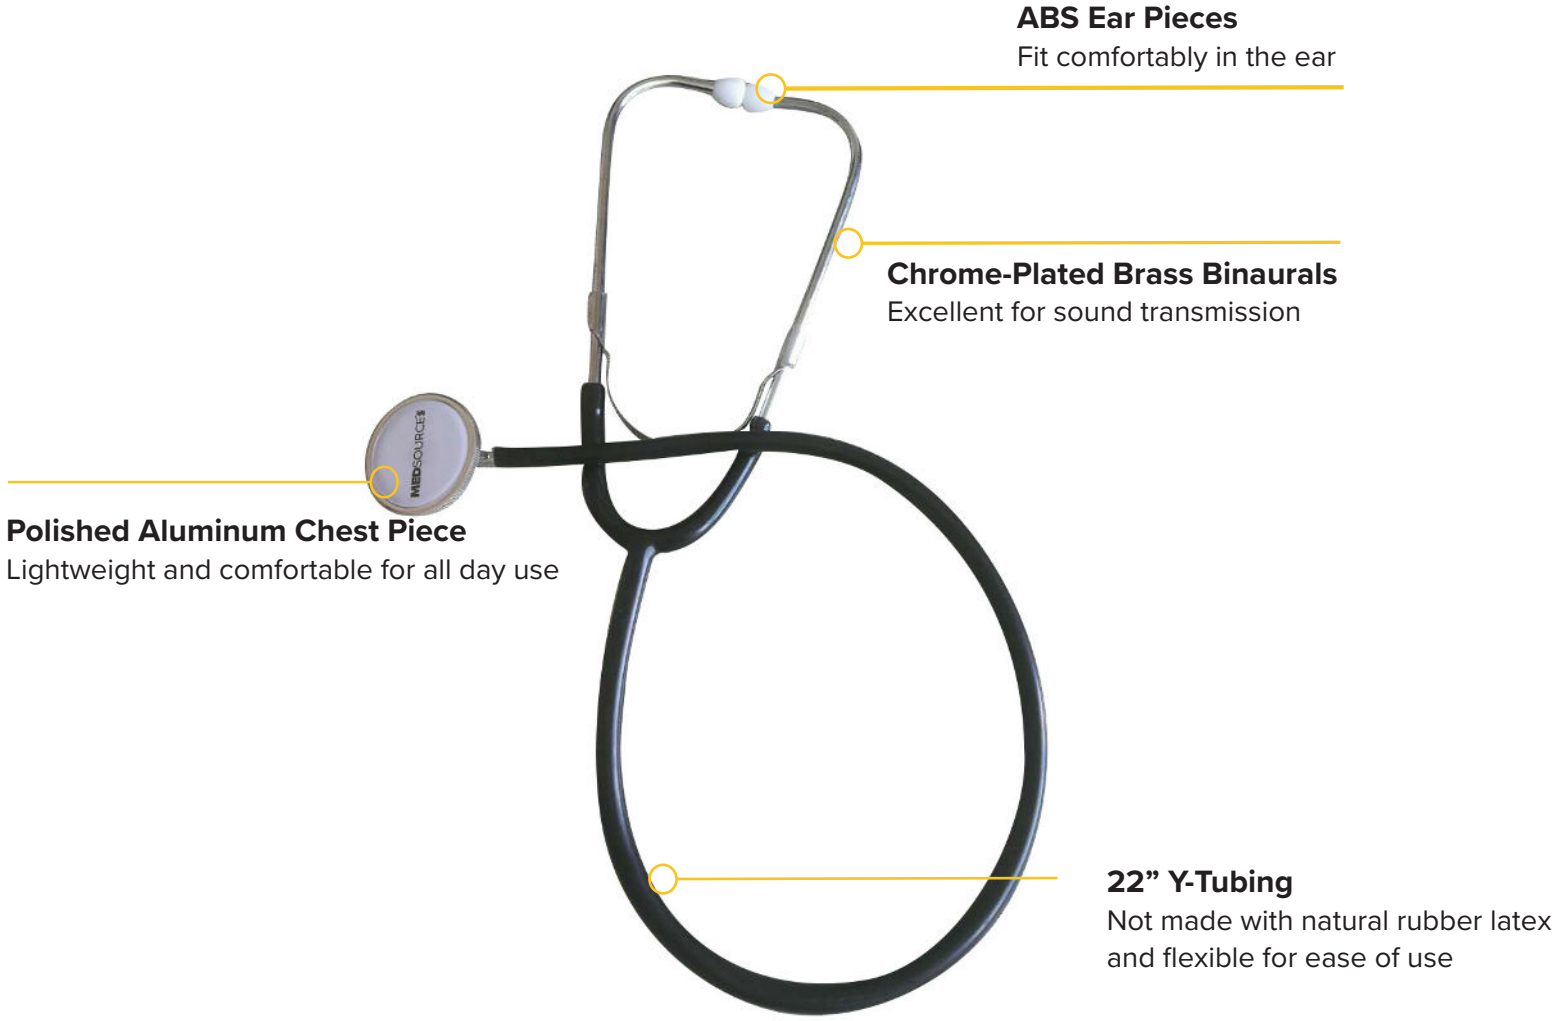

# Single Head Stethoscope

The MedSource Single Head Stethoscope is a device that does not compromise on sound quality. This unit features a polished aluminum chest piece, 22" Y-Tubing that is not made with natural rubber latex, and chrome-plated brass binaurals.

[www.medsourcelabs.com](http://www.medsourcelabs.com)

| Item #   | Description                     | UOM         |
|----------|---------------------------------|-------------|
| MS-70021 | Single Head Stethoscope, Black  | EA, 50/Case |
| MS-70022 | Single Head Stethoscope, Blue   | EA, 50/Case |
| MS-70023 | Single Head Stethoscope, Red    | EA, 50/Case |
| MS-70025 | Single Head Stethoscope, Yellow | EA, 50/Case |